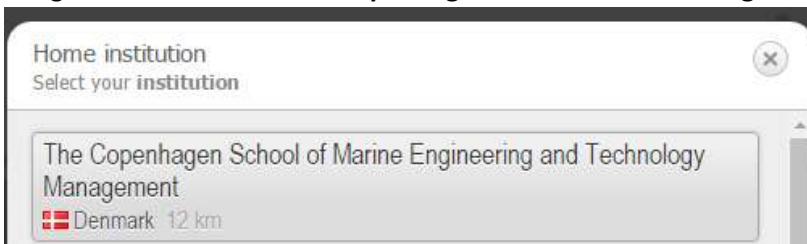

# Eduroam Installationsvejledninger - Maskinmesterskolen København

## Windows

1. Gå til: <https://cat.eduroam.org>
2. Klik: **eduroam user: download your eduroam installer**

3. Vælg Home institution: **The Copenhagen School of Marine Engineering and Technology Mangement**